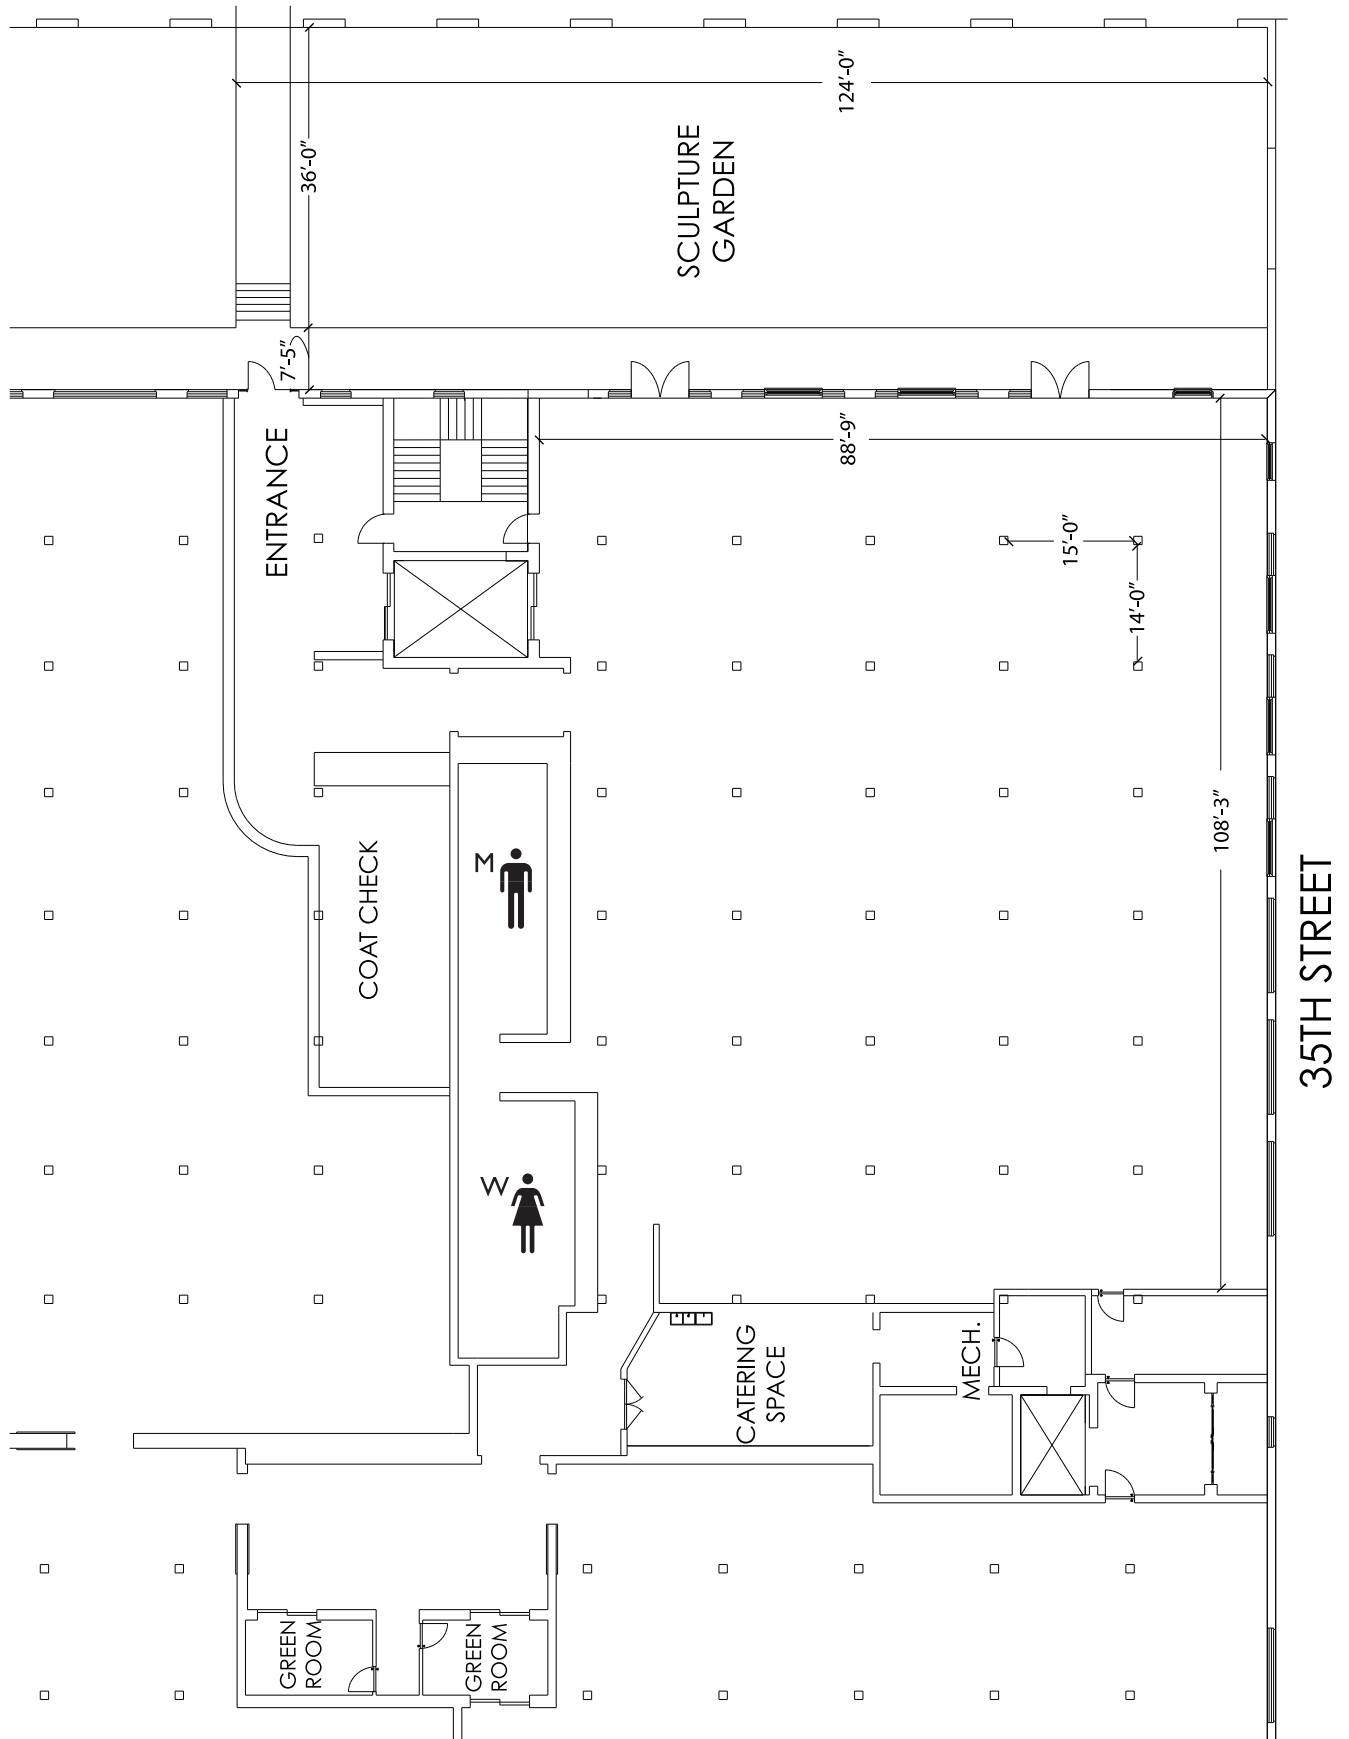

FLOOR PLAN

1200 W. 35TH STREET
CHICAGO, IL 60609
WWW.BRIDGEPORTART.COM

RACINE AVENUE

35TH STREET